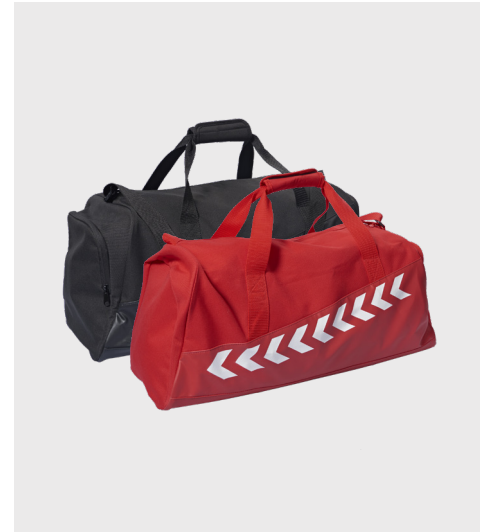

AUTHENTIC CHARGE SPORTSBAG

200913 M
Color 2006: Black + 3062: True Red

180,-